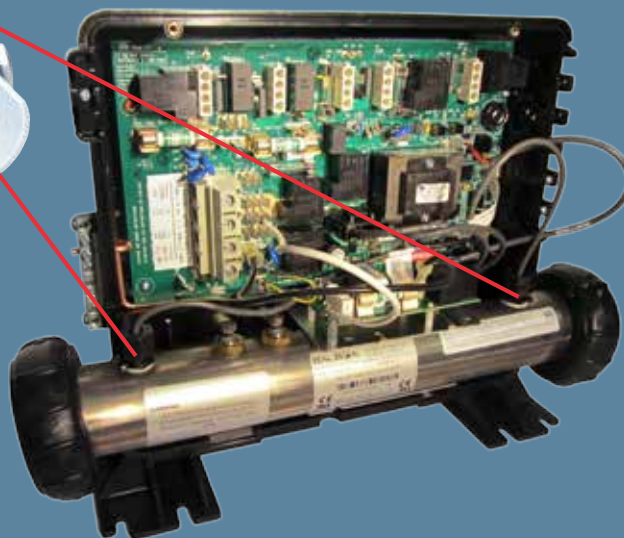

Unique to PowerPool®, the top rail of the frame is laminated into the shell structure to form a direct connection to the vessel. This provides the structural strength to engineer the depth of the PowerPool®.

Another exclusive feature to PowerPool® is the vessel rib system. All PowerPool® vessels are equipped with galvanised steel ribs. Once welded to the top rail of the frame and laminated with composite fibreglass, the frame and shell combine to make it the strongest possible design.

Powerful pump

The PowerPool® collection is fitted with the 2.0 HP Balboa Niagara dual speed pump. It supplies the specific performance required for zone seating and focused therapy, ensuring a powerful, deep and relaxing spa experience. The improved pump volume and extra power mean this pump can operate with less revolutions to create the desired water pressure, reducing wear and prolonging its life cycle.

■ CleanZone II™

■ Filter Vortex

M7 technology

An advanced, state of the art spa controller provides the ultimate in ease of use, safety and reliability for every spa user. The Powerworks™ with M7 technology is a revolutionary new hardware/software platform that completely eliminates mechanical sensor switches and remote through-wall temperature sensors. The M7 platform features two identical solid state sensors that are mounted inside the heater manifold. These Smart Sensors accurately and reliably measure water temperature while monitoring critical water conditions without the possibility of failure due to mechanical switch malfunction.