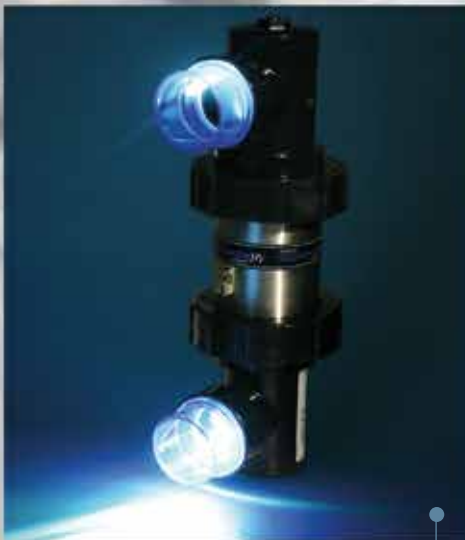

Clean water

The CleanZone II™ system uses the power of UVC light, the same technology utilised in many communities around the world to purify drinking water. CleanZone II™ kills 99.9% of micro-organisms, bacteria, viruses and parasites while oxidizing debris left behind. This system is an integral part of every PowerPool®.

■ CleanZone II™

■ Filter Vortex