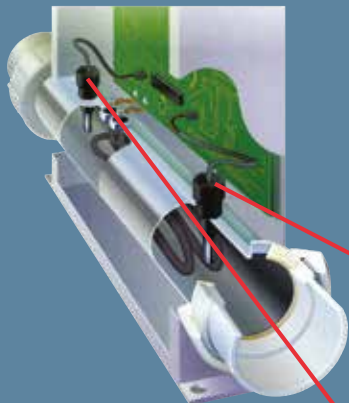

Unique to PowerPool®, the top rail of the frame is laminated into the shell structure to form a direct connection to the vessel. This provides the structural strength to engineer the depth of the PowerPool®.

Another exclusive feature to PowerPool® is the vessel rib system. All PowerPool® vessels are equipped with galvanised steel ribs. Once welded to the top rail of the frame and laminated with composite fibreglass, the frame and shell combine to make it the strongest possible design.

Powerful pump

The PowerPool® collection is fitted with the 2.0 HP Balboa Niagara dual speed pump. It supplies the specific performance required for zone seating and focused therapy, ensuring a powerful, deep and relaxing spa experience. The improved pump volume and extra power mean this pump can operate with less revolutions to create the desired water pressure, reducing wear and prolonging its life cycle.

■ CleanZone II™

■ Filter Vortex

M7 technology

An advanced, state of the art spa controller provides the ultimate in ease of use, safety and reliability for every spa user. The Powerworks™ with M7 technology is a revolutionary new hardware/software platform that completely eliminates mechanical sensor switches and remote through-wall temperature sensors. The M7 platform features two identical solid state sensors that are mounted inside the heater manifold. These Smart Sensors accurately and reliably measure water temperature while monitoring critical water conditions without the possibility of failure due to mechanical switch malfunction.